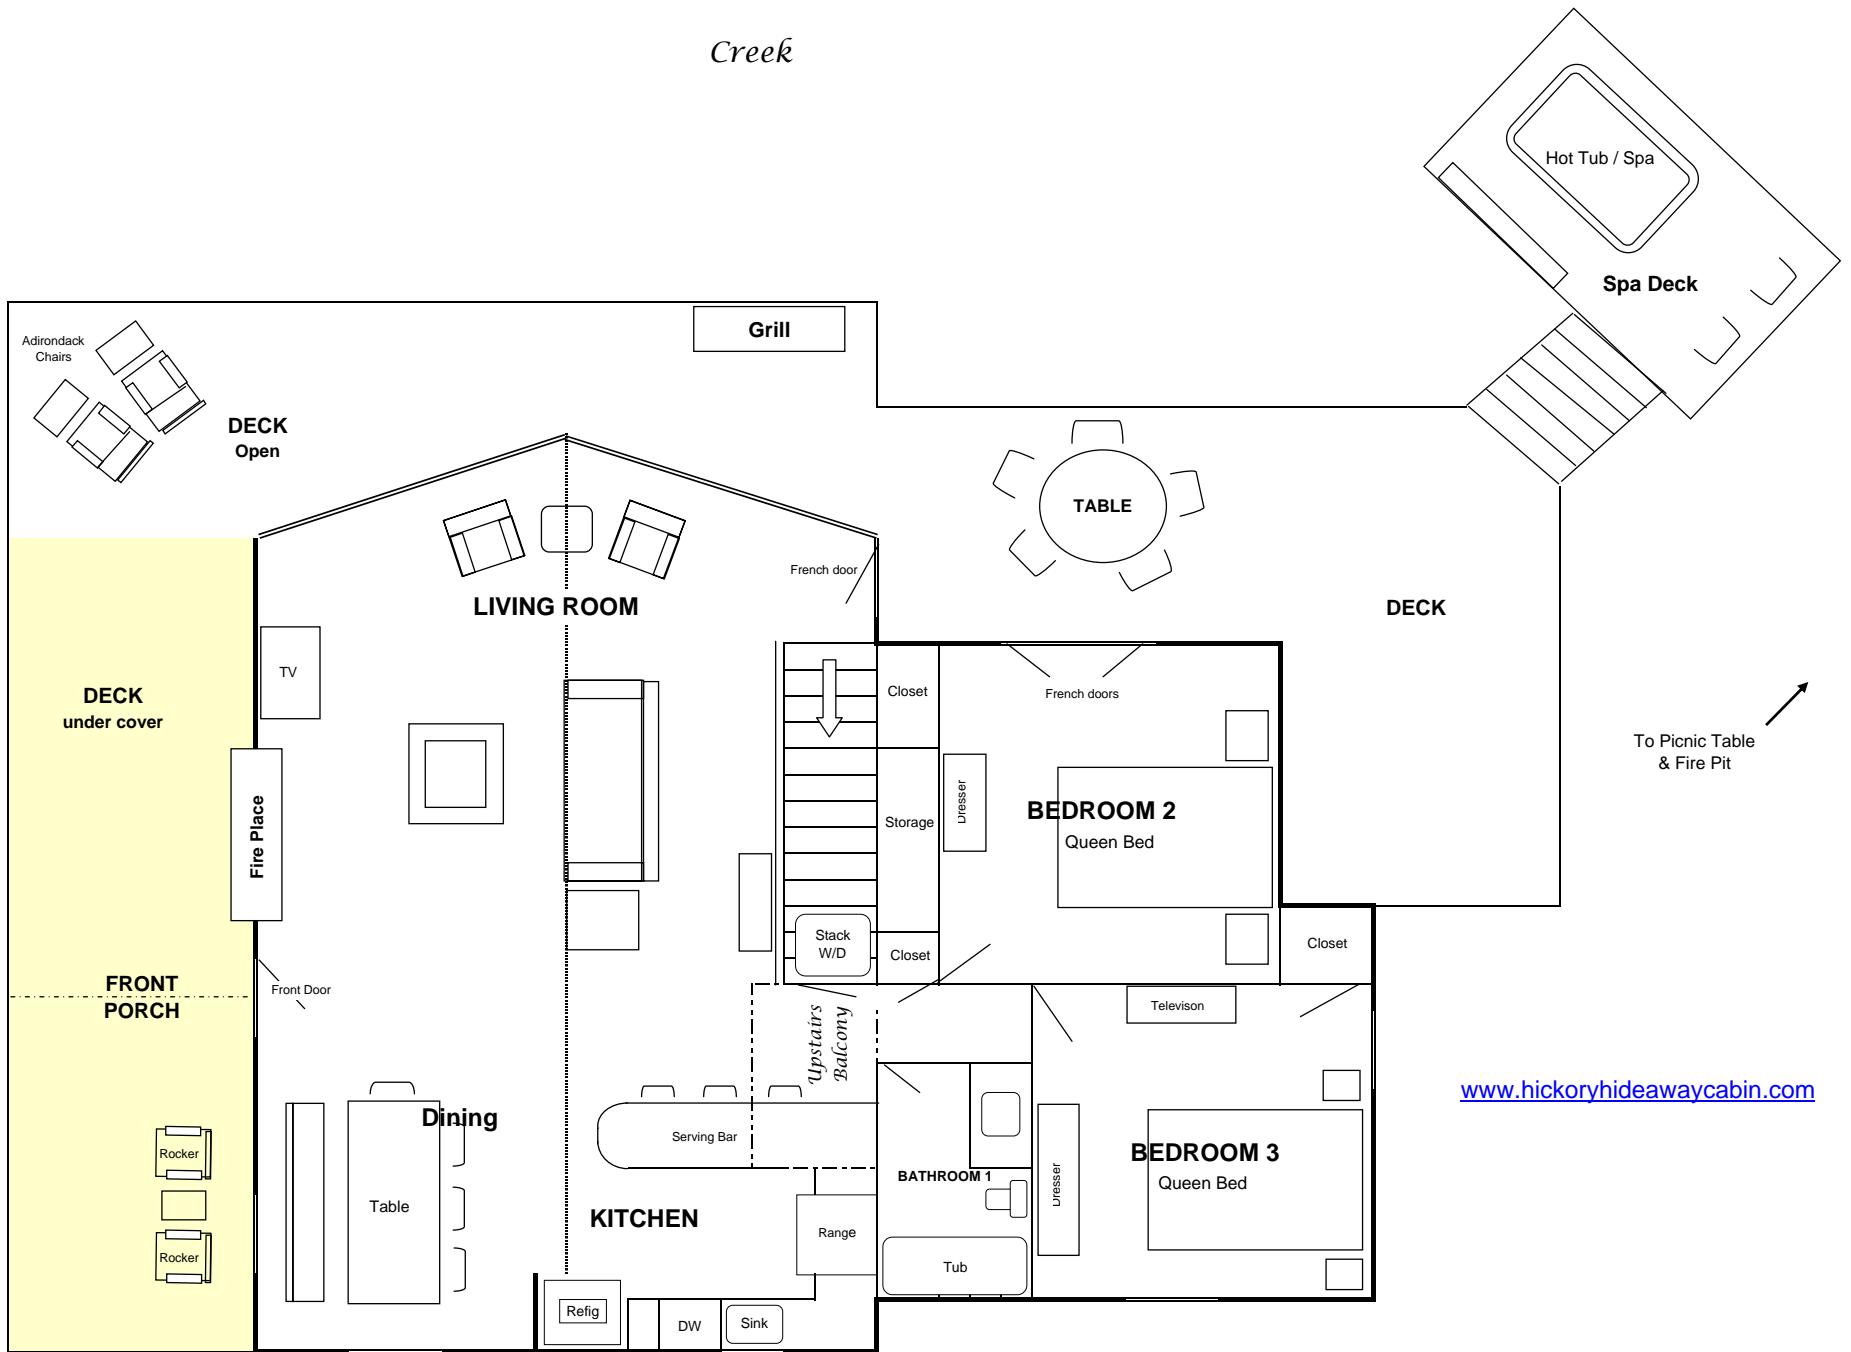

Creek

*Hickory Hideaway Cabin* - Beavers Bend & Broken Bow Lake Oklahoma